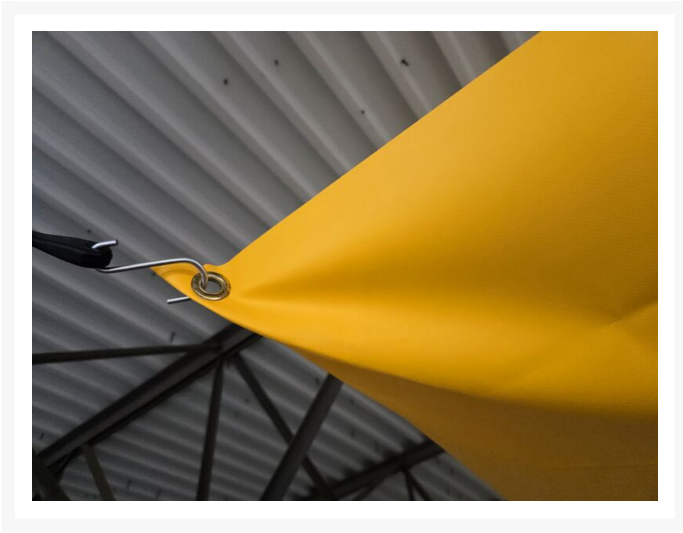

# 5' x 5' Ceiling Leak Diverter

## Product Images

## Short Description

---

- Collect and redirect ceiling leaks with roof mounted leak diverter.