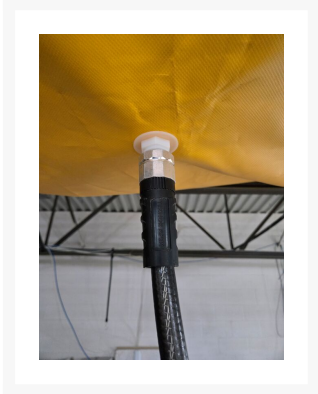

# 5' x 5' Ceiling Leak Diverter

## Short Description

---

- Collect and redirect ceiling leaks with roof mounted leak diverter.