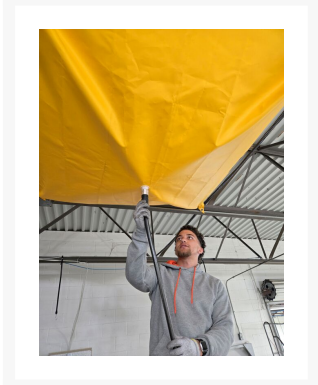

# 5' x 5' Ceiling Leak Diverter

## Short Description

---

- Collect and redirect ceiling leaks with roof mounted leak diverter.